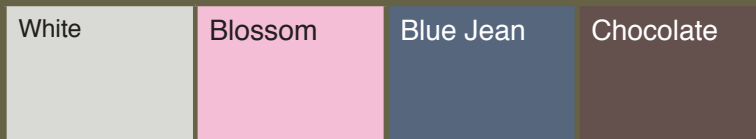

Style - CC7015

Ladies' long sleeve thermal shirts

- Super soft micro-waffle weave
- Retains the body's natural heat for cold weather comfort
- 100% ringspun cotton
- Ribbed collars and cuffs

Style - CC7501	S	M	L	XL
Chest Width	15.25	16.75	18.25	19.75
Sleeve Length	24	25	26	27