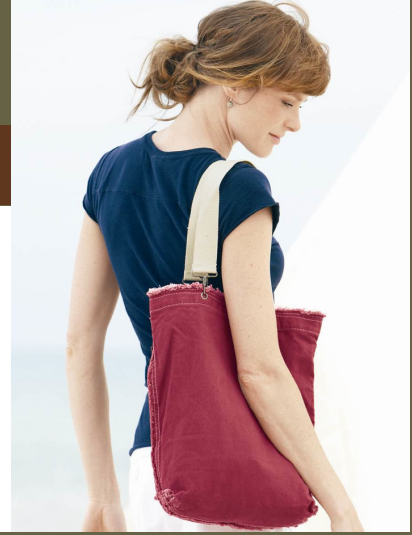

## Style - Tote

Genuine Pigment  
Ragged Edge Tote

- 100% Cotton
- Ragged edge at bag opening and bottom of bag
- Contrast color handle straps with brass buckles Small inside pocket
- Size: 3 1/2" x 14 1/2" x 4"

Adobe

Charcoal

Cigar

Denim

Lipstick

Olive

Red  
Sand

Sand